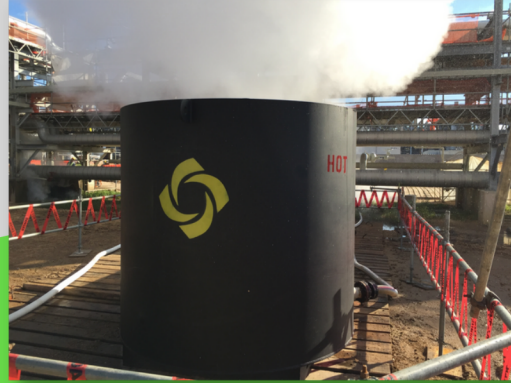

LOW DECIBLOW STEAM BLOW SERVICES

- OFFERED AS LOW DECIBLOW FOR QUIETER STEAM BLOWS
- CUSTOM QUICK DEPLOY METAL SUPPORTS AND WATER INJECTION SYSTEMS
- DRY SILENCERS AND WET SILENCERS
- ENGINEERING, EQUIPPING, STAFFING, CONSULTING, AND LOGISTICS
- OFTEN COMBINED WITH WATER JET MILLING FOR SHORTER BLOWING DURATIONS
- ALL TRACEABLE PIPING WITH UNIQUE ID TAGS FOR SAFETY AND EASE OF INSTALLATION
- HIGHEST QUALITY EQUIPMENT FLEET IN THE INDUSTRY, AVAILABLE TO RENT SEPARATELY