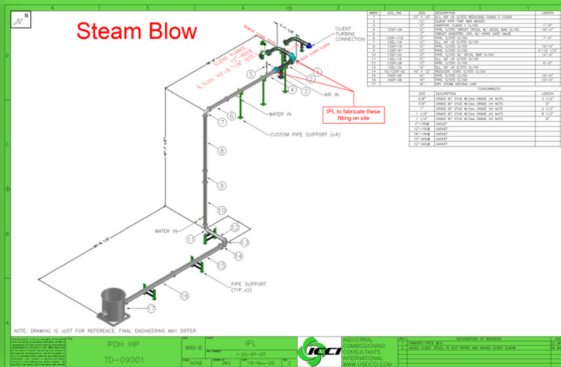

WWW.USEICCI.COM

714 Highway 3, La Marque, TX, 77568
1.833.873.4224 (1.833.USE.ICCI) • sales@useicci.com