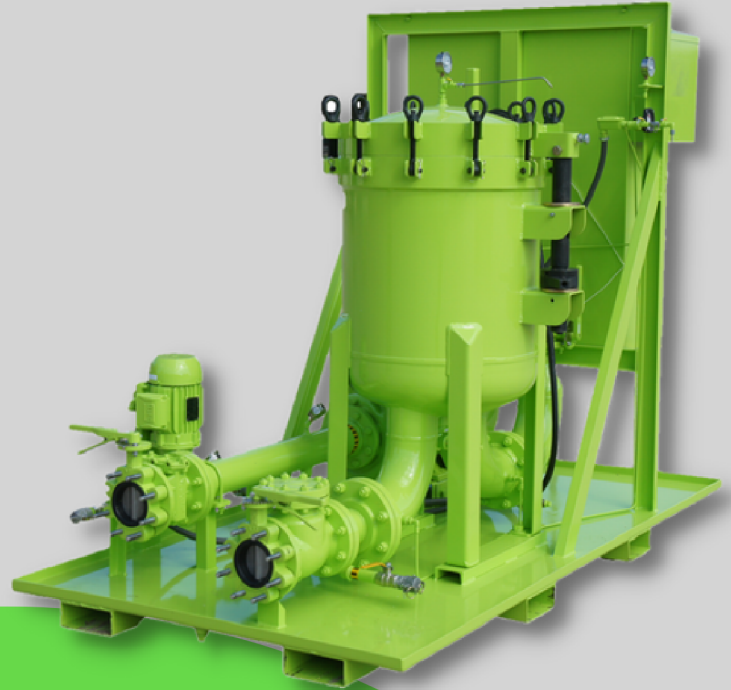

# CONVENTIONAL LUBE OIL FLUSHING SERVICES

- BEST IN CLASS PURPOSE-BUILT EQUIPMENT SKIDS - HIGH VELOCITY
- FLUSHING FOR OILS AND LUBRICANTS
- IN-HOUSE AND THIRD-PARTY TESTING ANALYSIS
- ENGINEERING, EQUIPPING, STAFFING, AND LOGISTICS
- SAFETY EQUIPMENT AND SPILL PLANNING
- MAINTENANCE AND PRE-COMMISSIONING FLUSHING SERVICES
- VACUUM DEHYDRATORS AVAILABLE IF NECESSARY